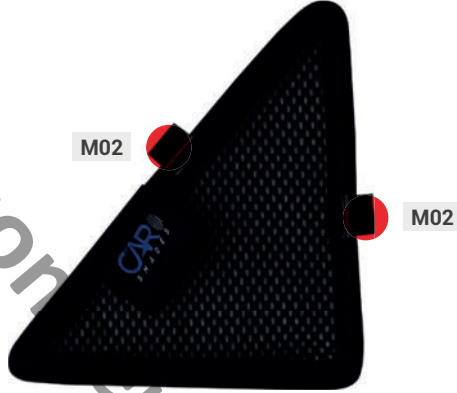

www.sonnenschutz-pkw.de

SEAT LEON | 5 DOOR

SEA-LEON-5-E

Load Area Windows

Load Area Shades - x2

CLIP PLACEMENT

M02 - x4

01